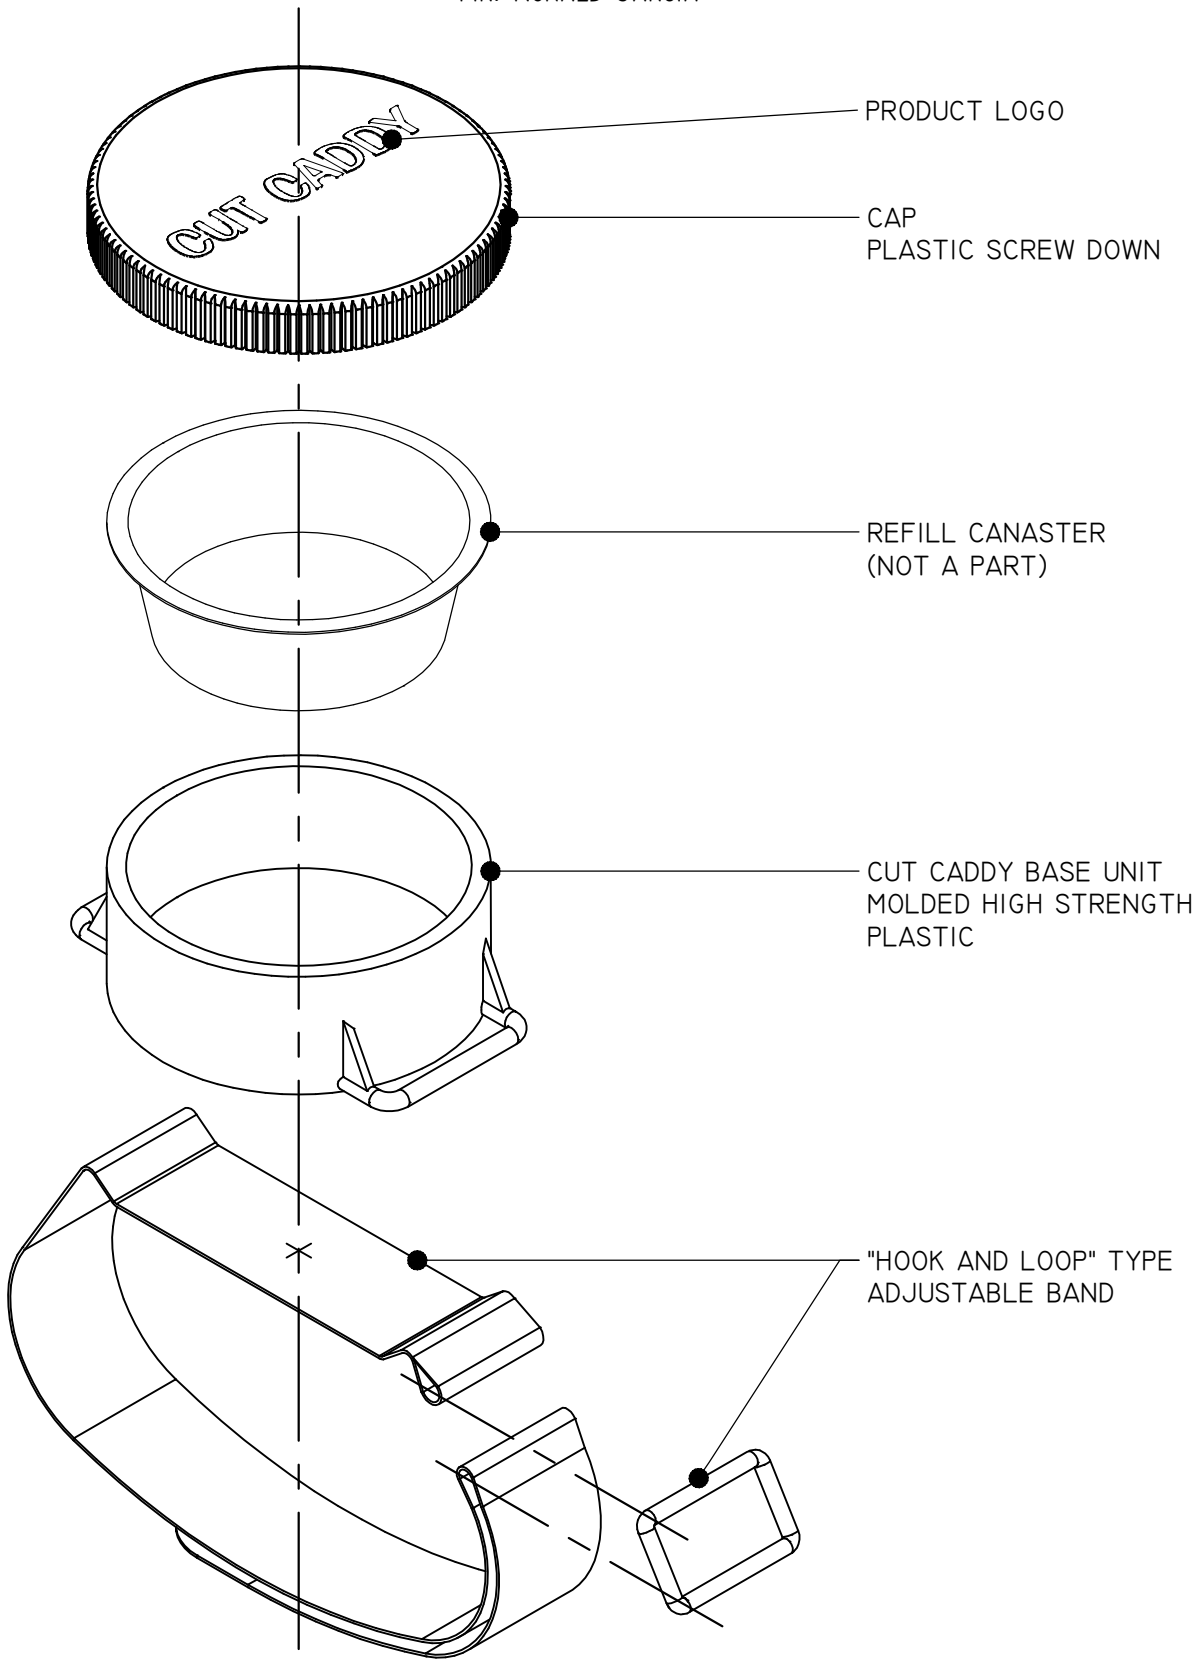

CUT CADDY  
MR. RONALD GARCIA

ISOMETRIC VIEW

TOP VIEW

LEFT VIEW

FRONT VIEW

CUT CADDY  
MR. RONALD GARCIA

EXPLODED VIEW

CUT CADDY  
MR. RONALD GARCIA

CROSS SECTION  
SCALE 1 : 1

SECTIONAL DETAIL 1  
SCALE 1 : 5

SECTIONAL DETAIL 2  
SCALE 1 : 5

CUT CADDY  
MR. RONALD GARCIA

ISOMETRIC VIEW